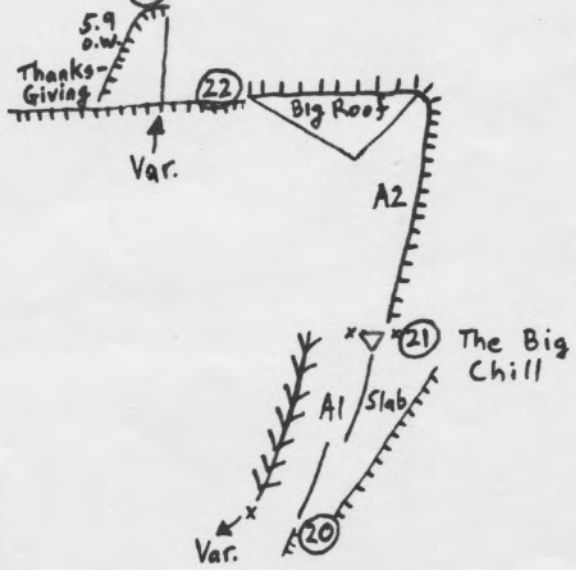

The Cosmos

VI 5.9 A4

First Ascent: Jimmy Dunn.
Solo, Spring 1972.

Direct Finish
(from Thanksgiving)
F.A. Jimmy Dunn
John Middendorf
May, 1990

Rack

- 5 knifeblades.
- 12-15 Lost Arrows.
- 4 ea. 1/2", 5/8"
- 3 ea. 3/4"
- 2 ea. 1", 1 1/4", 1 1/2"
- 2 Sets Stoppers.
- 2-3 Sets Friends.
- 5 Birdbeaks.
- 20-25 Copperheads.
- RP Hangers.
- 1/4" Nuts & Hangers.
- All Hooks.