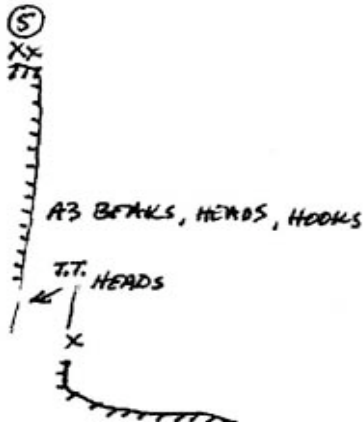

"THE FLEDGLING"

SEQUOIA N. PARK  
 ANGEL WINGS  
 "JUST A ROCK IN THE PARK"  
 VI 5.10 A3+, 11 PITCHES (60m ROPES)  
 FA: RICHARD LEVERSEE, E.C. JOE  
 & RON FELTON  
 JUNE 1996

- 2 HOOKS
- 2 BATHOOKS
- 10 BEAMS
- 3 #5 LOST ARROWS
- 4 LONG THIN BUGS
- 1 ea. 5-.75 ANGLES
- 2 ea. NUT TINY → .5"
- 1 ea. NUT .5" → 1.25"
- 2 ea. CAMS TO 4"
- 1 ea. CAM TO 7"
- 10 ASST. HEADS