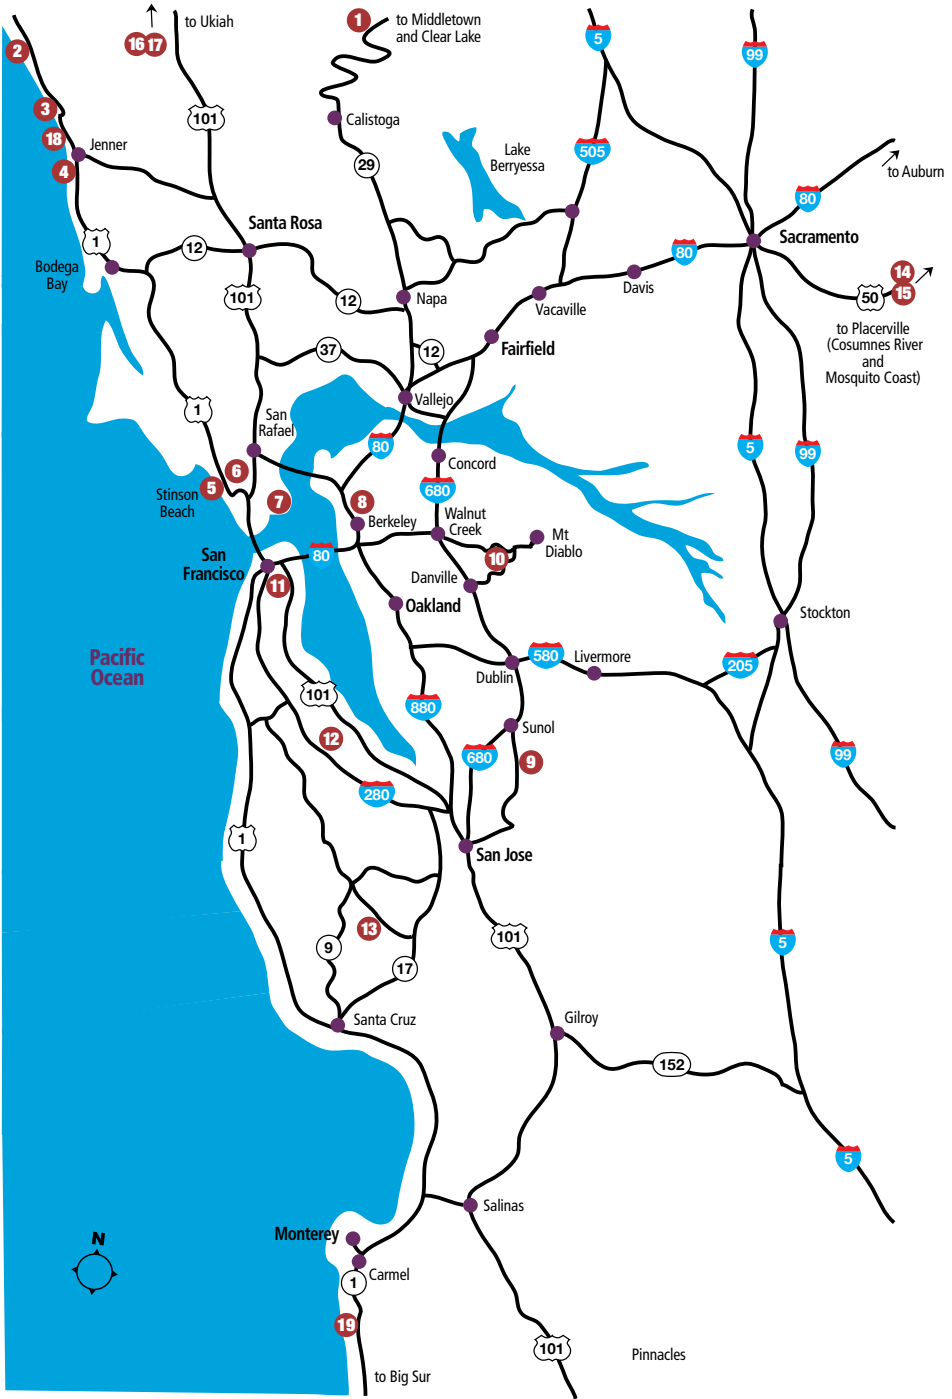

Bay Area Overview Map

Contents

Introduction

North Coast Dining and Amenities	9
Poison Oak	13
The Climbing Instinct	14
Key Climbing Phrases and their descriptions	16
Ratings, Anchors, and Moving to Outdoors	17
Gear for Top Roping	20
Top Rope Instruction in the Bay Area	21
Introduction to Top Roping Anchors	22
Avoiding the Biggest Dangers in Top Roping Technique	26 28

Wine Country

1. Mt St Helena (The Quarry, Bubble, Far Side)	34
--	----

North Coast

2. Salt Point (Fisk Mill Cove, The Playground)	42
3. Sea Crag	52
4. Goat Rock (Sunset Boulders)	56
5. Mickey's Beach (Main Rock, Egg Rock)	62

North Bay

6. Mount Tamalpais (East Peak)	66
7. Ring Mountain (Split Rock)	70

East Bay

8. Berkeley (Indian Rock, Cragmont, Remillard)	74
9. Indian Joe Caves	82
10. Mt Diablo (Boy Scout Rocks)	86

San Francisco/South Bay

11. Beaver Street Wall	92
12. Handley Rock	94
13. Castle Rock (Indian Rock, Goat Rock)	96

Sierra Foothills

14. Mosquito Coast	106
15. Cosumnes River (Bucks Bar Dome, Struggler Cliff)	108

Bonus Climbs

16. Dos Rios (Eel River)	112
17. Squaw Rock	116
18. Twin Coves	118
19. Granite Creek	120
About the Authors	124
Climbs by Rating	125